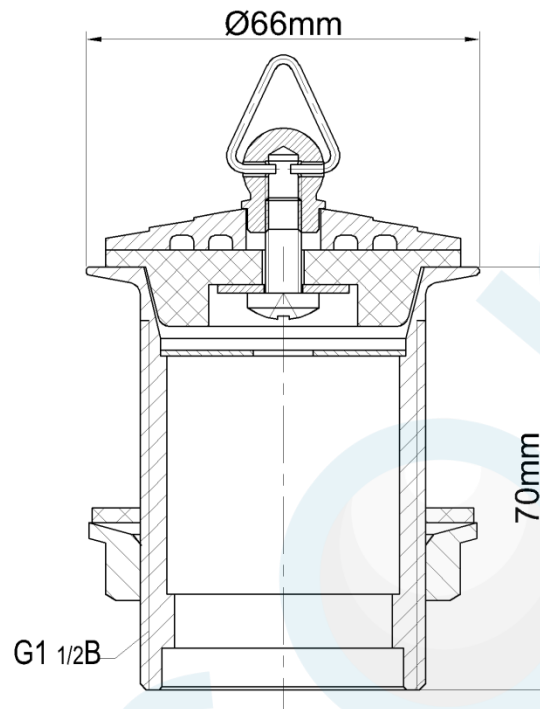

PLUG&WASTE 40x70mm BRS CP W/BRS PLG

Product Code : 71104

Brand Name: elson

### Product Specification

- Complies with WMTS-040 Watermark Licence Number: WMKT20049
- Material: Brass
- End Connectors: Complies with AS 3688
- Maximum Working Temperature 80°C
- Application: China Basin, Glass Basin, Vanity Basin